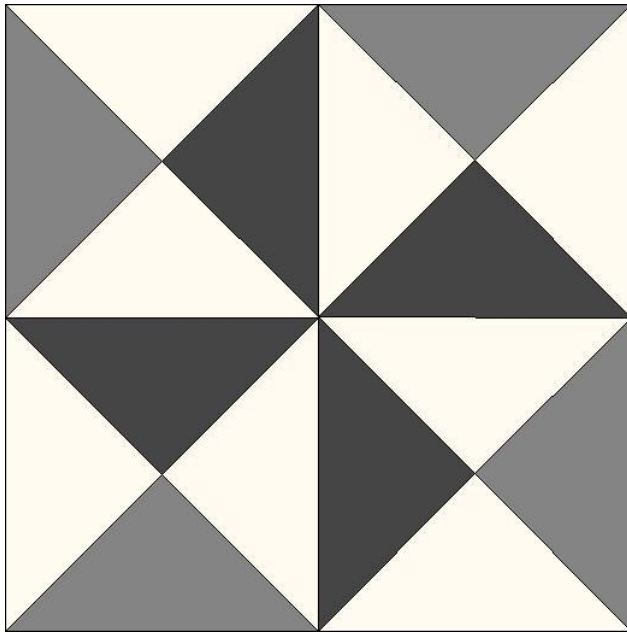

SUMMER OF FUN
 BLOCK EIGHT
 ELECTRIC FAN

Light A	2	5¼" x 5¼", crosscut twice diagonally 	8 triangles
Medium B	1	5¼" x 5¼", crosscut twice diagonally 	4 triangles
Dark C	1	5¼" x 5¼", crosscut twice diagonally 	4 triangles