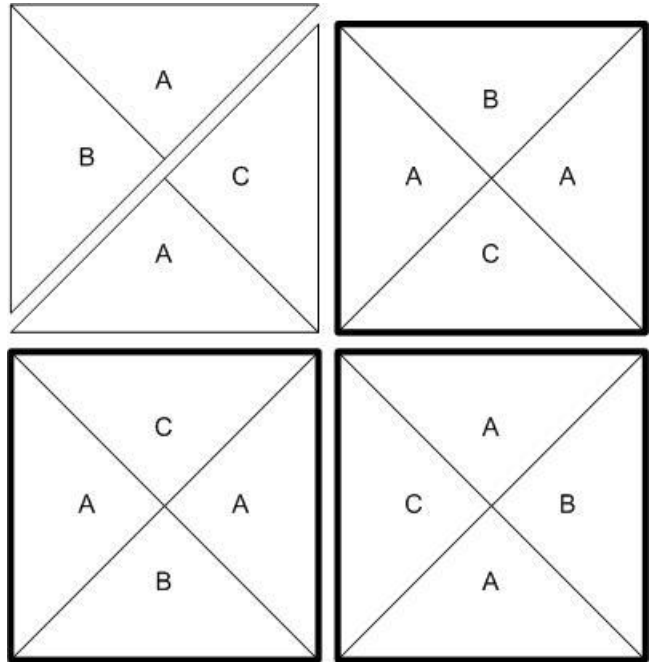

SUMMER OF FUN
 BLOCK EIGHT
 ELECTRIC FAN

Light A	2	5¼" x 5¼", crosscut twice diagonally 	8 triangles
Medium B	1	5¼" x 5¼", crosscut twice diagonally 	4 triangles
Dark C	1	5¼" x 5¼", crosscut twice diagonally 	4 triangles