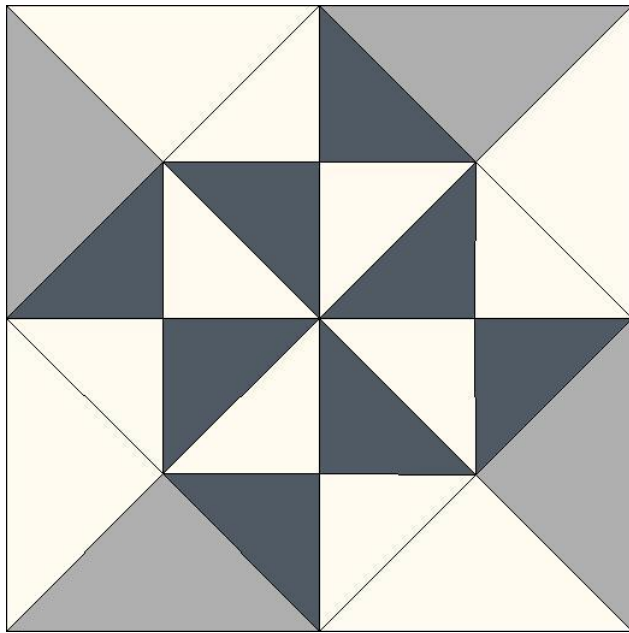

SUMMER OF FUN
 BLOCK ELEVEN
 PEACE AND PLENTY

Medium A and Light B	1 <i>each</i>	5¼" x 5¼", crosscut twice diagonally 	4 triangles <i>each</i>
Light C and Dark D	4 <i>each</i>	2⅞" x 2⅞", crosscut once diagonally 	8 triangles <i>each</i>