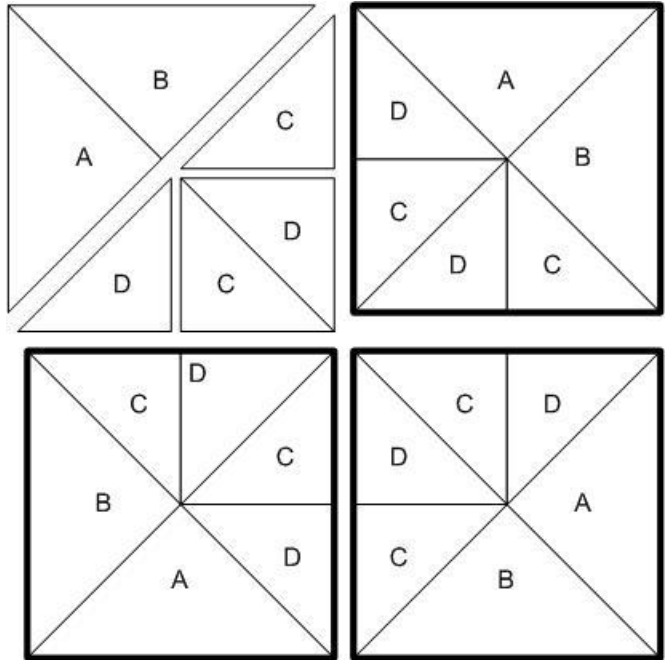

SUMMER OF FUN
 BLOCK ELEVEN
 PEACE AND PLENTY

Medium A and Light B	1 <i>each</i>	5¼" x 5¼", crosscut twice diagonally 	4 triangles <i>each</i>
Light C and Dark D	4 <i>each</i>	2⅞" x 2⅞", crosscut once diagonally 	8 triangles <i>each</i>